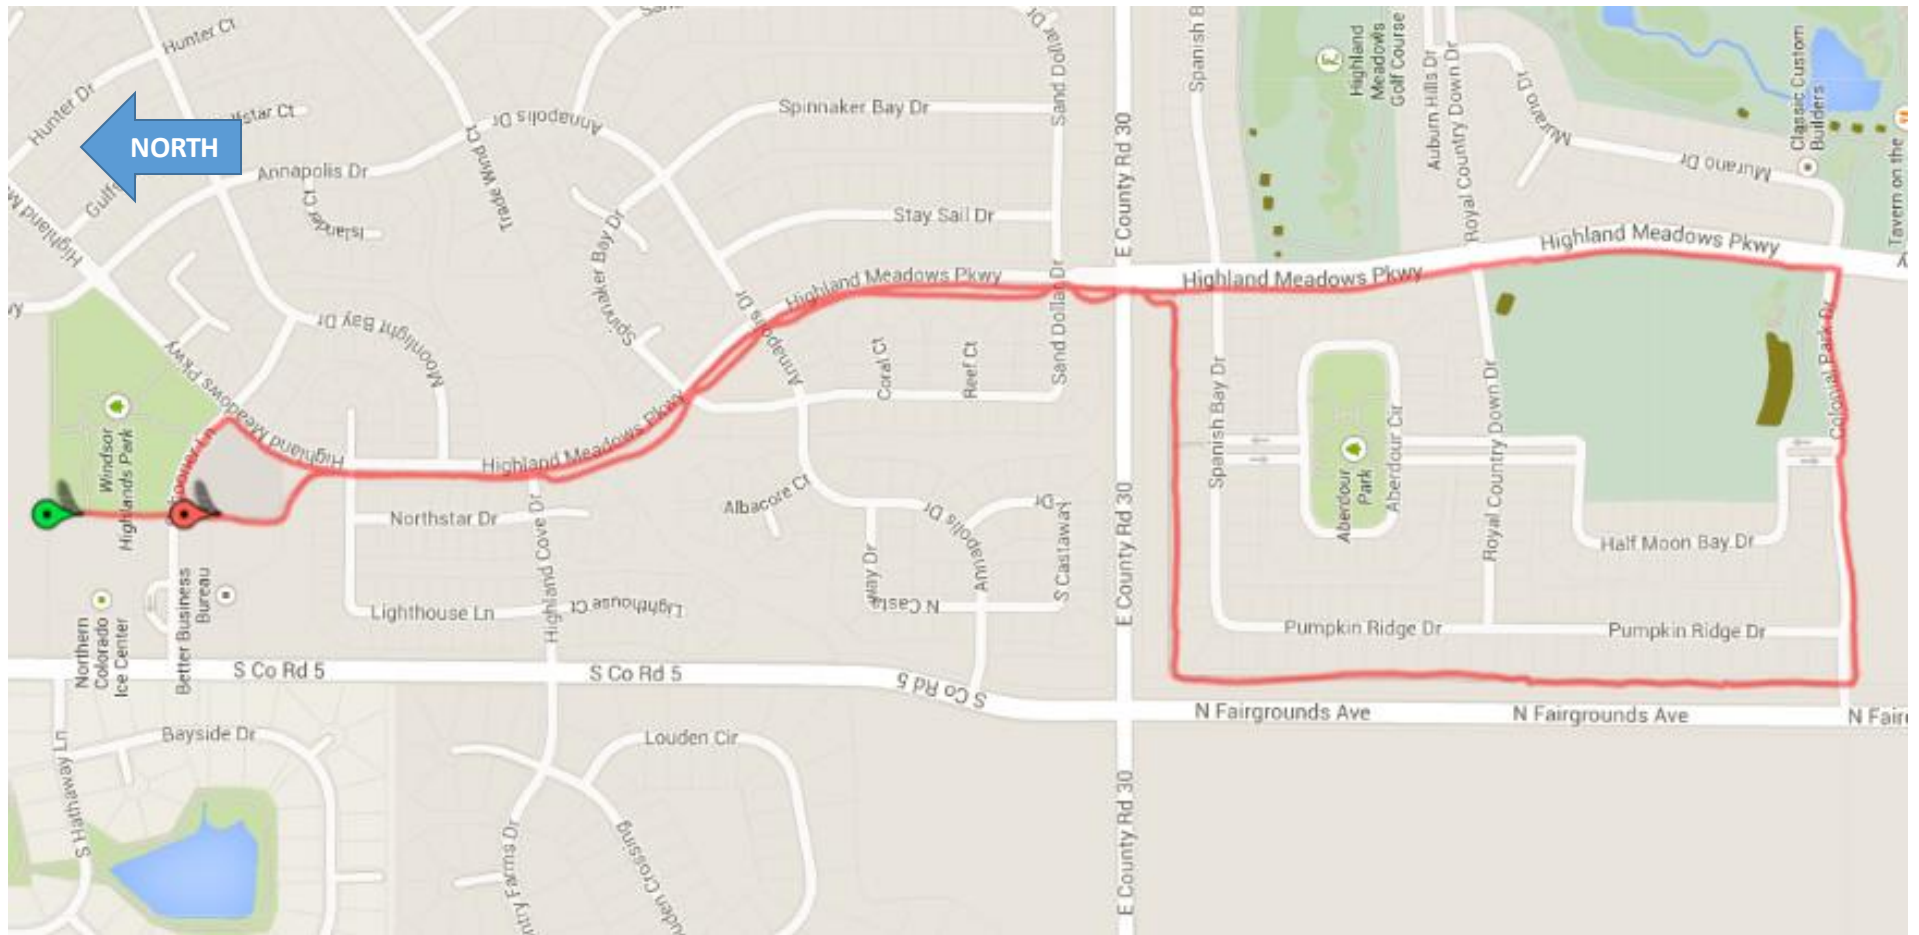

DAYSPRING DASH 2015 COURSE MAP

The race begins in the parking lot West of Windsor Highlands Park, and proceeds to the South in front of Dayspring. Runners will run South along Highland Meadows Parkway across County Road 30, then head West for a loop around part of Southern Highland Meadows and the Highland Meadows Golf Course driving range, and then make their way North on Highland Meadows Parkway, finishing on the West side of Dayspring Christian Church.